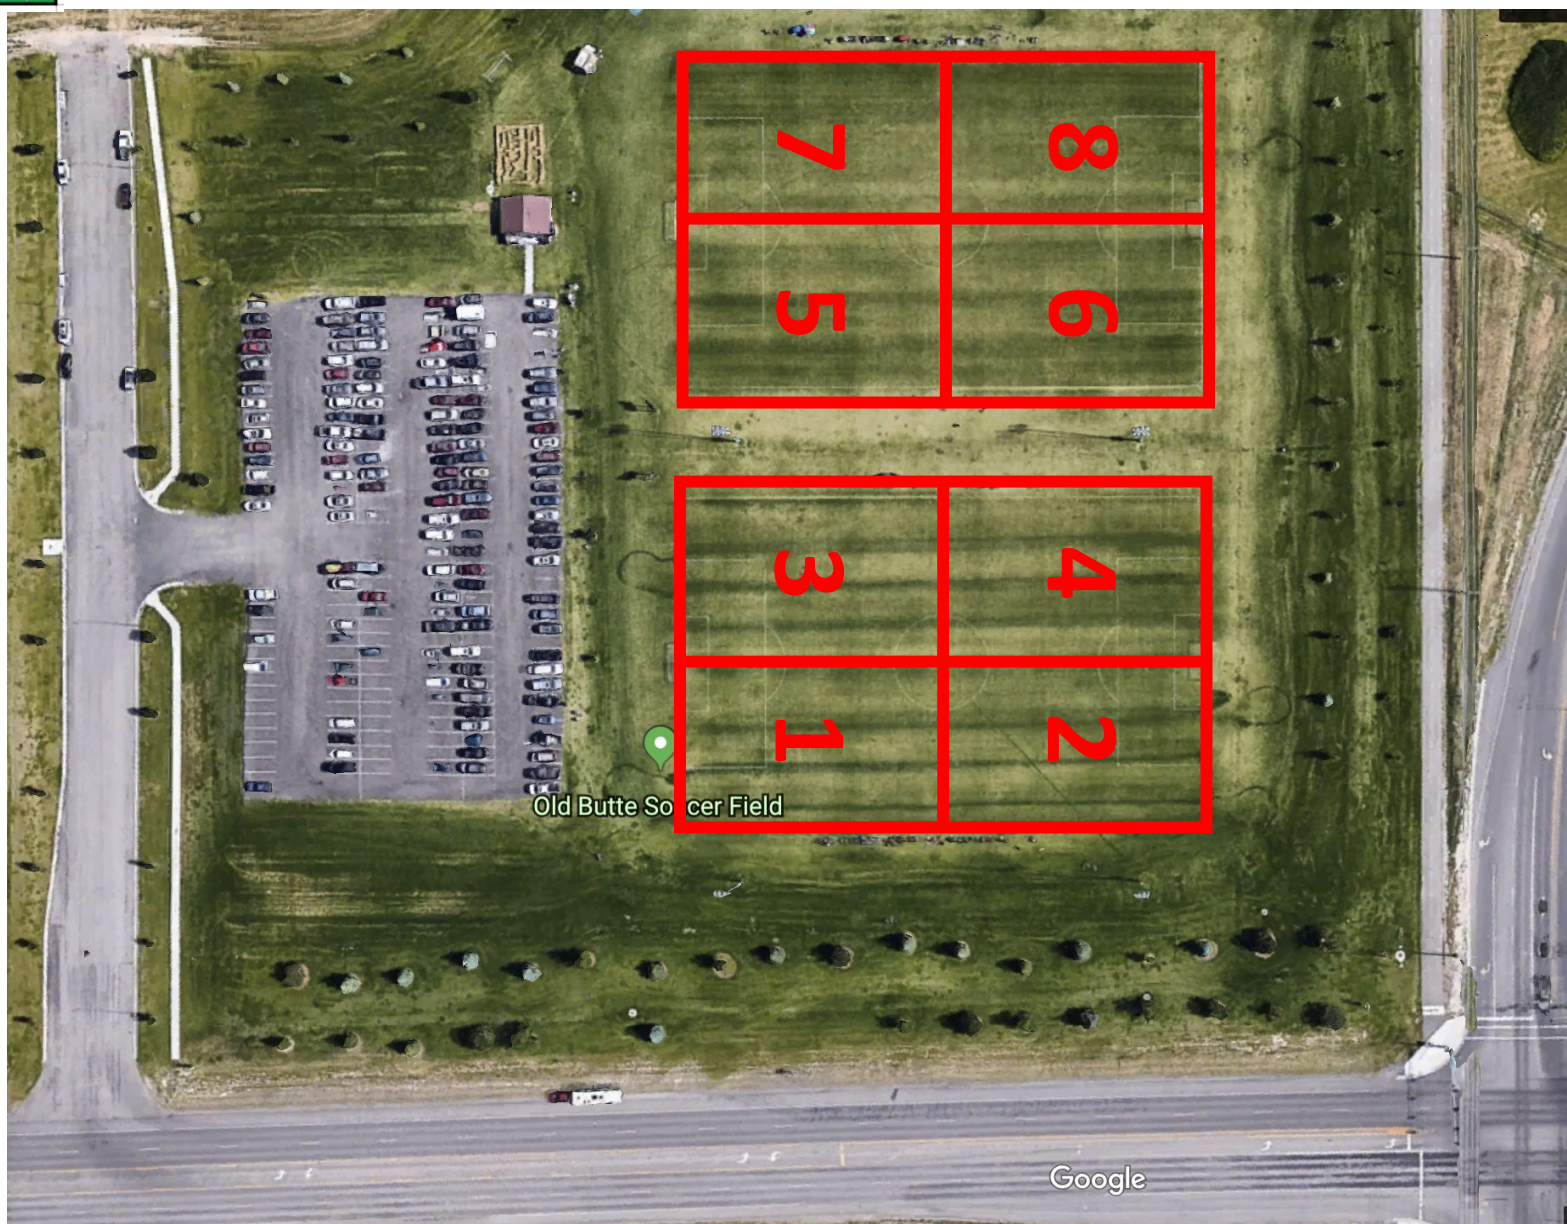

**U6  
CO-ED**

**All games  
are from  
5:30p-6:30p**

**at the Old Butte  
Soccer Complex  
at 1055 N. 26<sup>th</sup>  
W in Idaho Falls**

Team 1	Coach Cefalo (Purple)
Team 2	Coach Heiner (Green)
Team 3	Coach Ponce (Red)
Team 4	Coach Daw (Yellow)
Team 5	Coach Haws (Orange)
Team 6	Coach Truscott (Blue)

U8 BOYS	Schedule															
Field #	3-Apr	Field #	10-Apr	Field #	17-Apr	Field #	24-Apr	Field #	1-May	Field #	8-May	Field #	15-May	Field #	22-May	
6	1 v 2	6	1 v 3	6	1 v 4	6	1 v 5	6	1 v 6	6	1 v 2	6	1 v 3	6	1 v 4	
7	3 v 4	7	2 v 5	7	2 v 6	7	2 v 4	7	2 v 3	7	3 v 4	7	2 v 5	7	2 v 6	
8	5 v 6	8	4 v 6	8	3 v 5	8	3 v 6	8	4 v 5	8	5 v 6	8	4 v 6	8	3 v 5	

# U8 GIRLS

All games are from 5:30p-6:30p

at the Old Butte Soccer Complex at 1055 N. 26<sup>th</sup> W in Idaho Falls