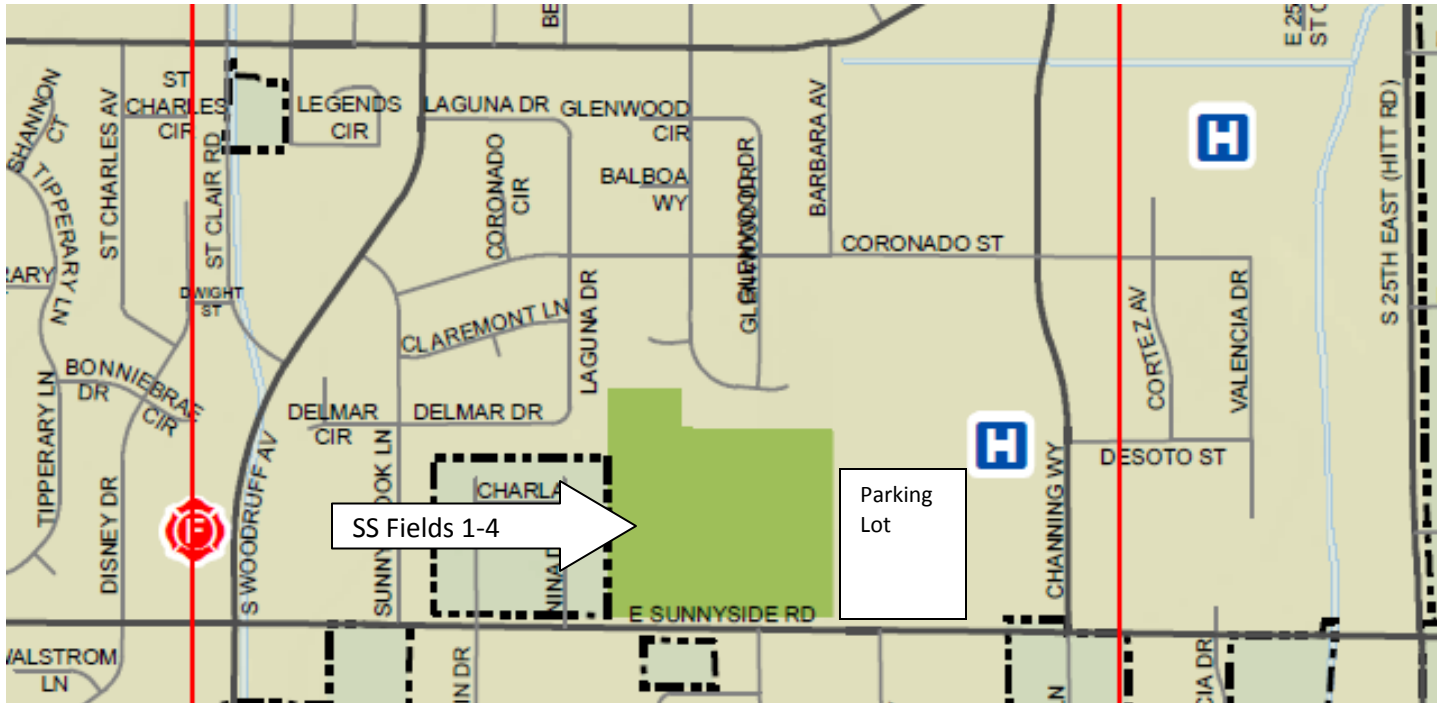

Sunnyside Fields (SS)

General Location: Sunnyside Fields are located by the EIRMC Hospital on the southeast side of Idaho Falls.

Directions: Take Sunnyside exit on I-15. This exit is between the Broadway exit (North) and the Dad's Truckstop exit (South) and head east about 10 Minutes.